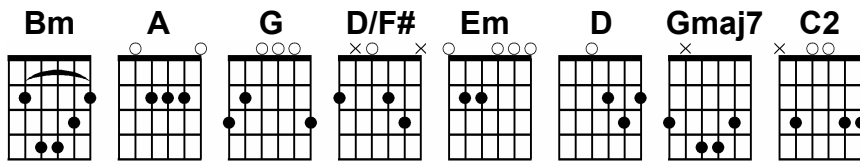

Chords used in this song:

CCLI Song No. 5212211
© 2006 River Flow Publishing, LLC (Admin. by GYOM Publishing Company)

<u>Song Order</u>
Intro
V1
C
Tag
V2
C (2x)
Tag
Bridge
Instr.
C (2x)
Ending